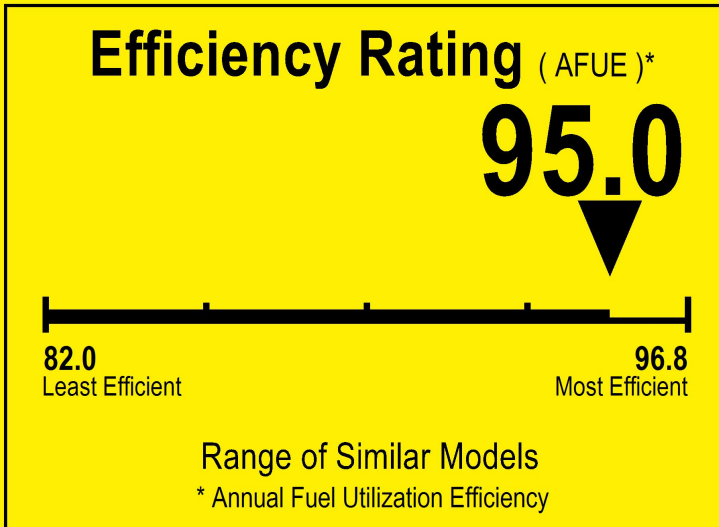

U.S. Government

Federal law prohibits removal of this label before consumer purchase.

ENERGYGUIDE

Boiler
Water
Natural Gas, Propane Gas

BAXI
Model DUO-TEC COMPACT 30 GA

For energy cost info, visit
productinfo.energy.gov