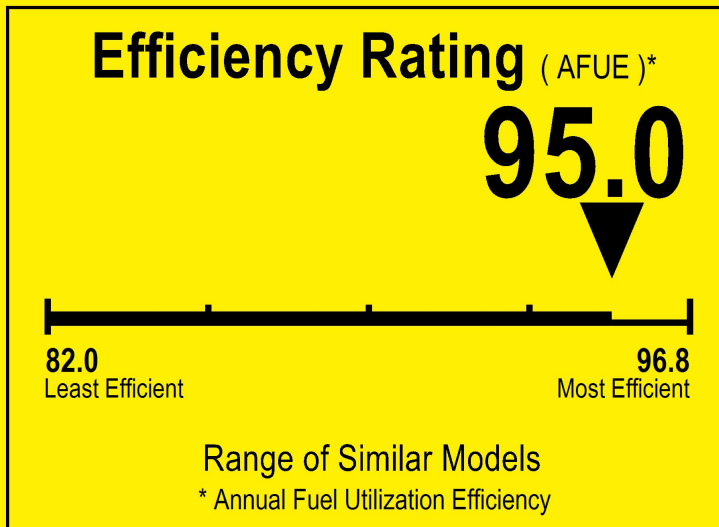

U.S. Government

Federal law prohibits removal of this label before consumer purchase.

ENERGYGUIDE

Boiler
Water
Natural Gas, Propane Gas

BAXI
Model LUNA DUO-TEC 1.70

For energy cost info, visit
productinfo.energy.gov